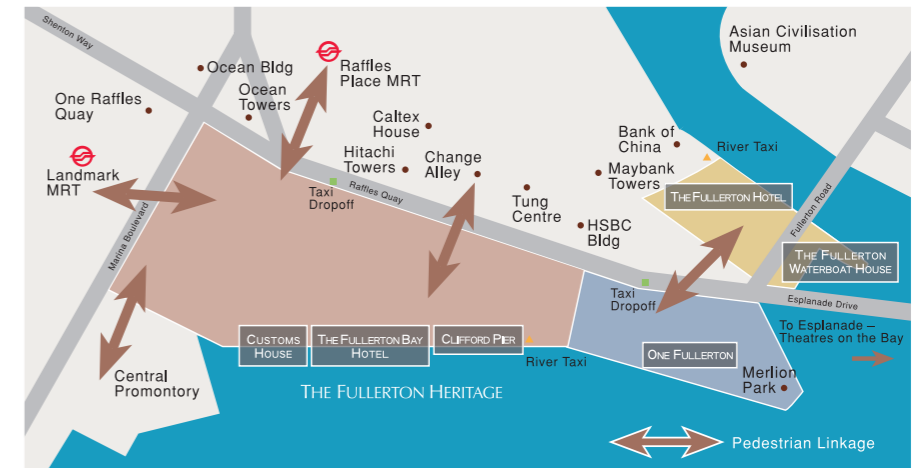

One Fullerton

Plans and impressions are for identification only. They are subject to change at landlord's ultimate decision and the final approval of all relevant Authorities.

THE FULLERTON HERITAGE

SINGAPORE

A graceful, modern 2-storey waterfront development blessed with stunning vistas, One Fullerton is perfectly positioned to offer all-day dining and entertainment to tourists as well as over 50,000 business executives and residents in the area.

One Fullerton recently underwent an exciting refurbishment to further enhance its waterfront experience and also features a refreshing new tenant mix, ranging from chic cafes, elegant restaurants to hip clubs / bars.

Enquiries: (65) 6557 2590 www.thefullertonheritage.com