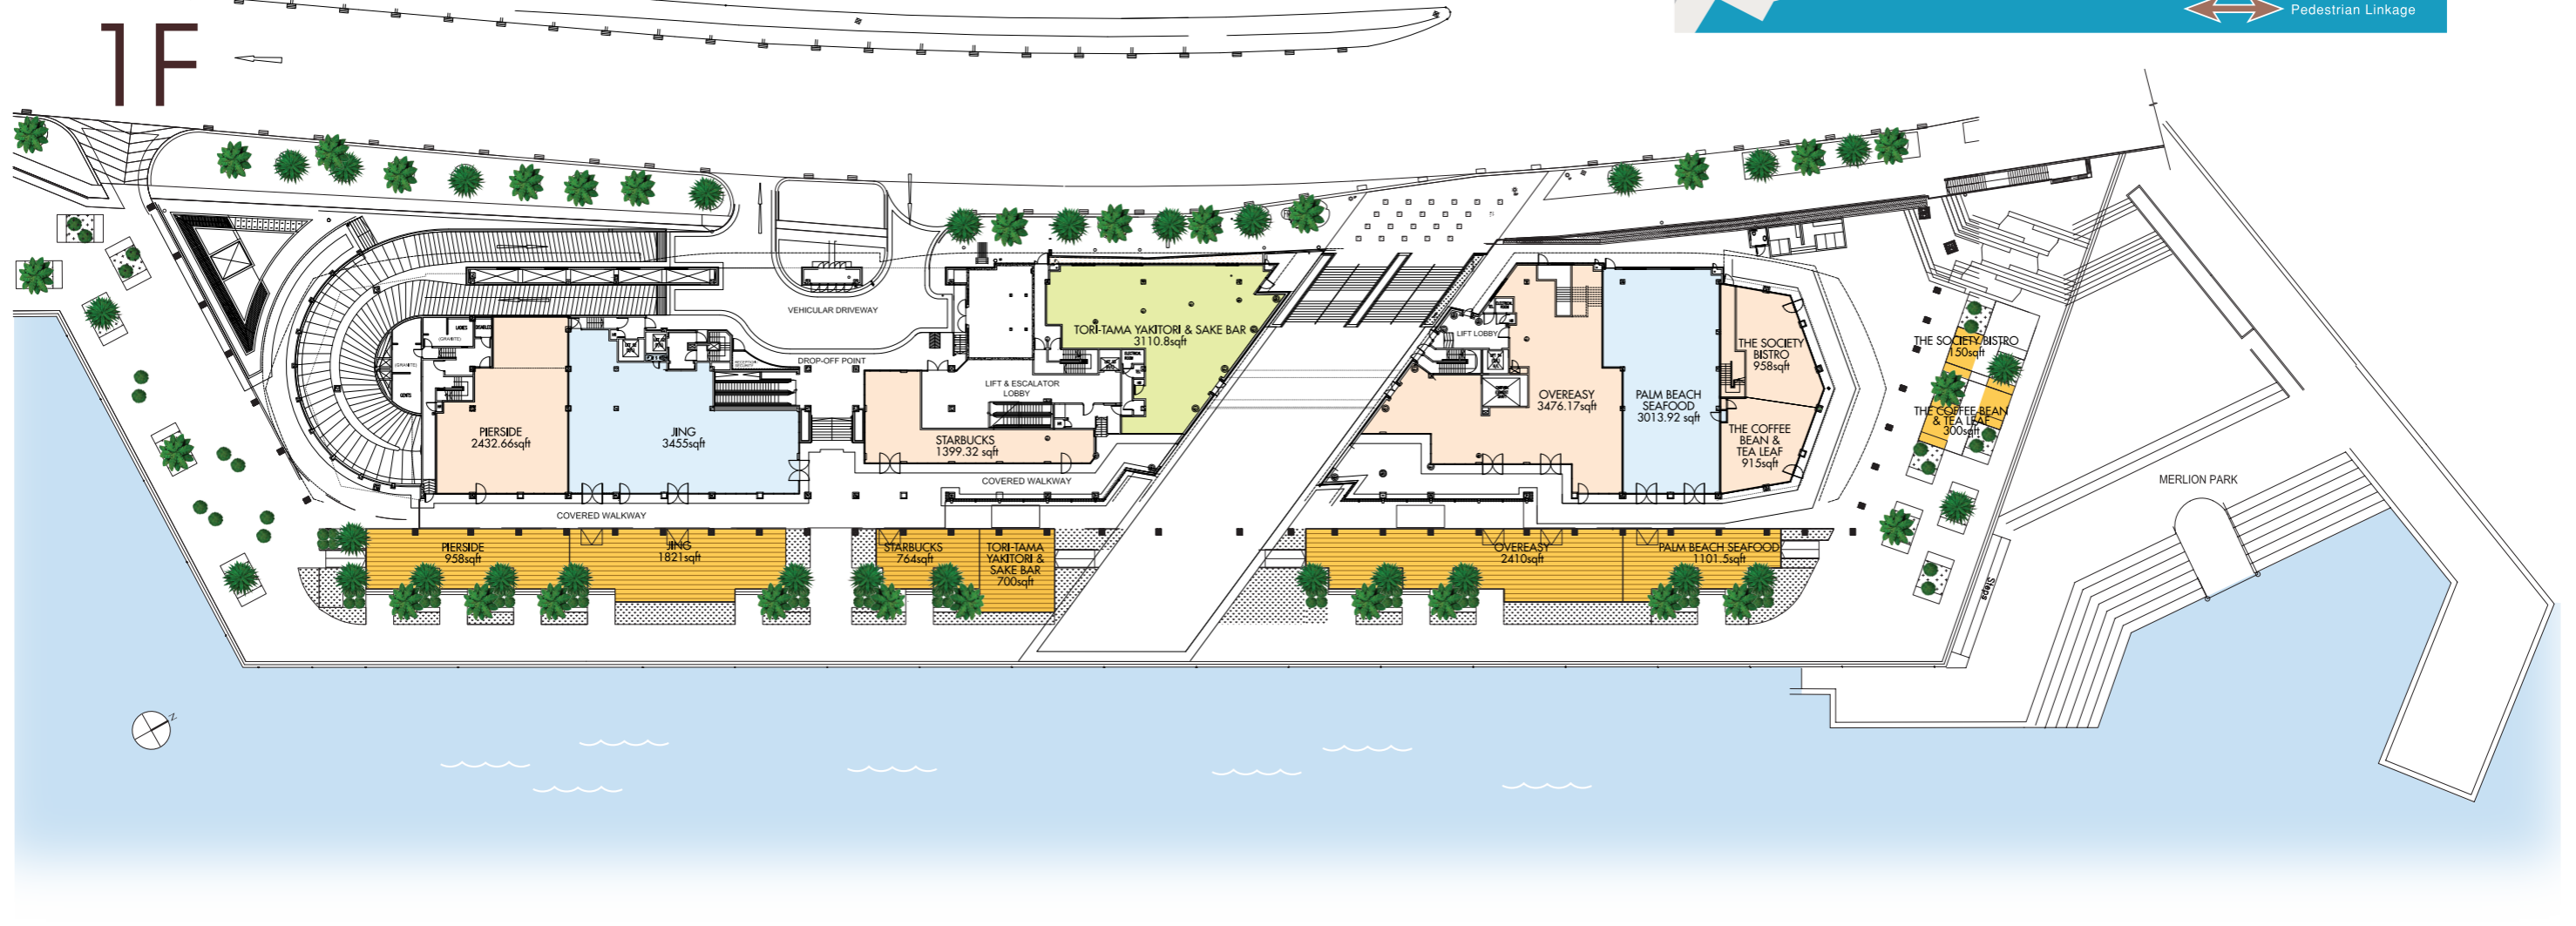

# One Fullerton

Plans and impressions are for identification only. They are subject to change at landlord's ultimate decision and the final approval of all relevant Authorities.

## THE FULLERTON HERITAGE

SINGAPORE

A graceful, modern 2-storey waterfront development blessed with stunning vistas, One Fullerton is perfectly positioned to offer all-day dining and entertainment to tourists as well as over 50,000 business executives and residents in the area.

One Fullerton recently underwent an exciting refurbishment to further enhance its waterfront experience and also features a refreshing new tenant mix, ranging from chic cafes, elegant restaurants to hip clubs / bars.